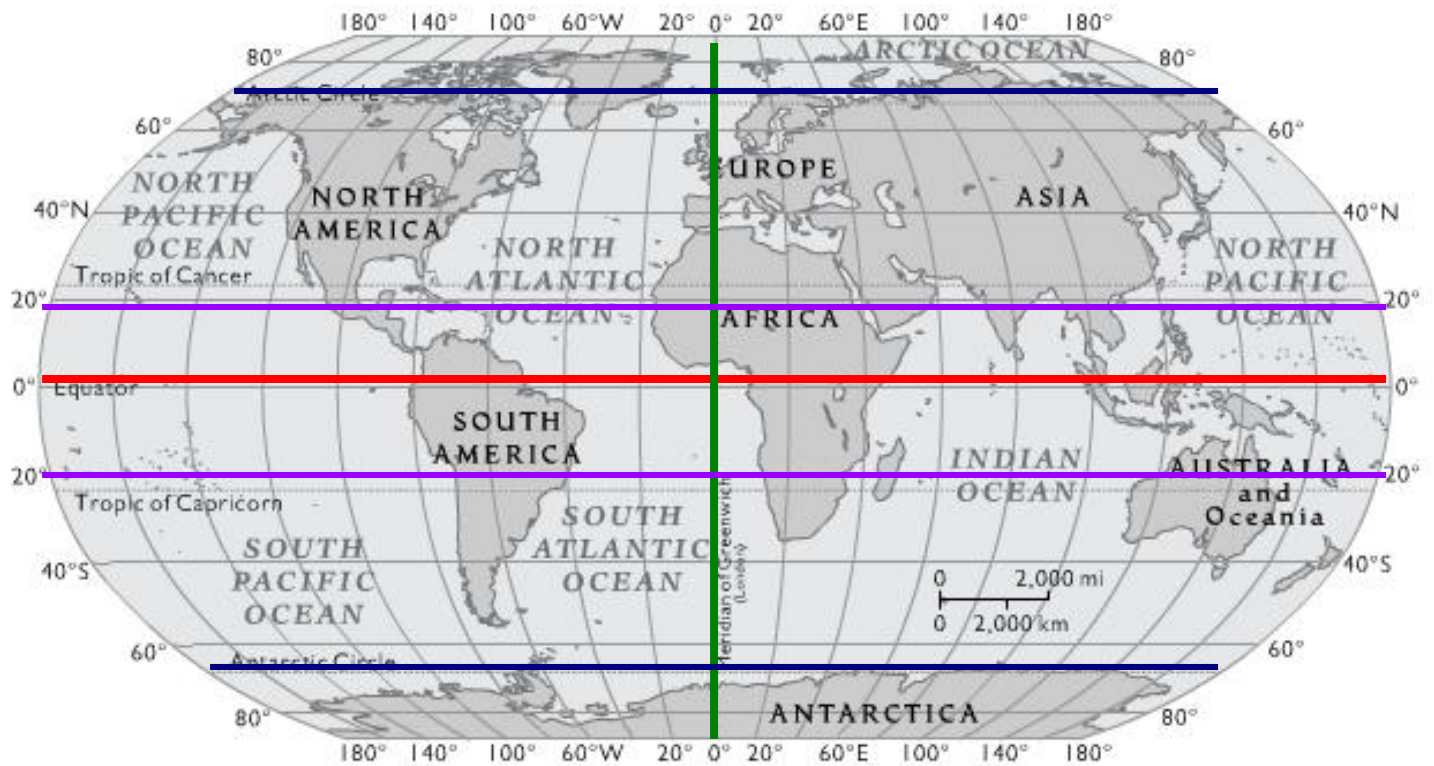

The Descendants of Noah

The Fertile Crescent

Mesopotamia

Ancient EGYPT

Lines of Latitude run

Important World Lines

Lines of Longitude run

**Physical Features
of
Africa**

Ancient
INDUS RIVER VALLEY
Civilization

Abraham's Journey

The Exodus

This map shows the type of lands the Israelites may have encountered on their journey.

Transjordan ~ inhabitable land between the Jordan River & Arabian Desert.

Conquering
THE
Promised
Land

**The 12
Tribes of
Israel**

After the Israelites conquered the lands, it was divided into 12 Tribes to settle in. After the death of Joshua, the lands were ruled for over 300 years by Judges. Several of those Judges united the lands and expanded the territory. The next period for the Israelites will be the time of The Kings.

**Transjordan
Cultures
and
Neighbors
to the
Israelites**

**King Saul's
Kingdom**

**The
Philistines
Territory**

King David's
Kingdom

The Phoenician
Trading Routes

**The Aegean
Civilization**

**Early Greek
Civilization**