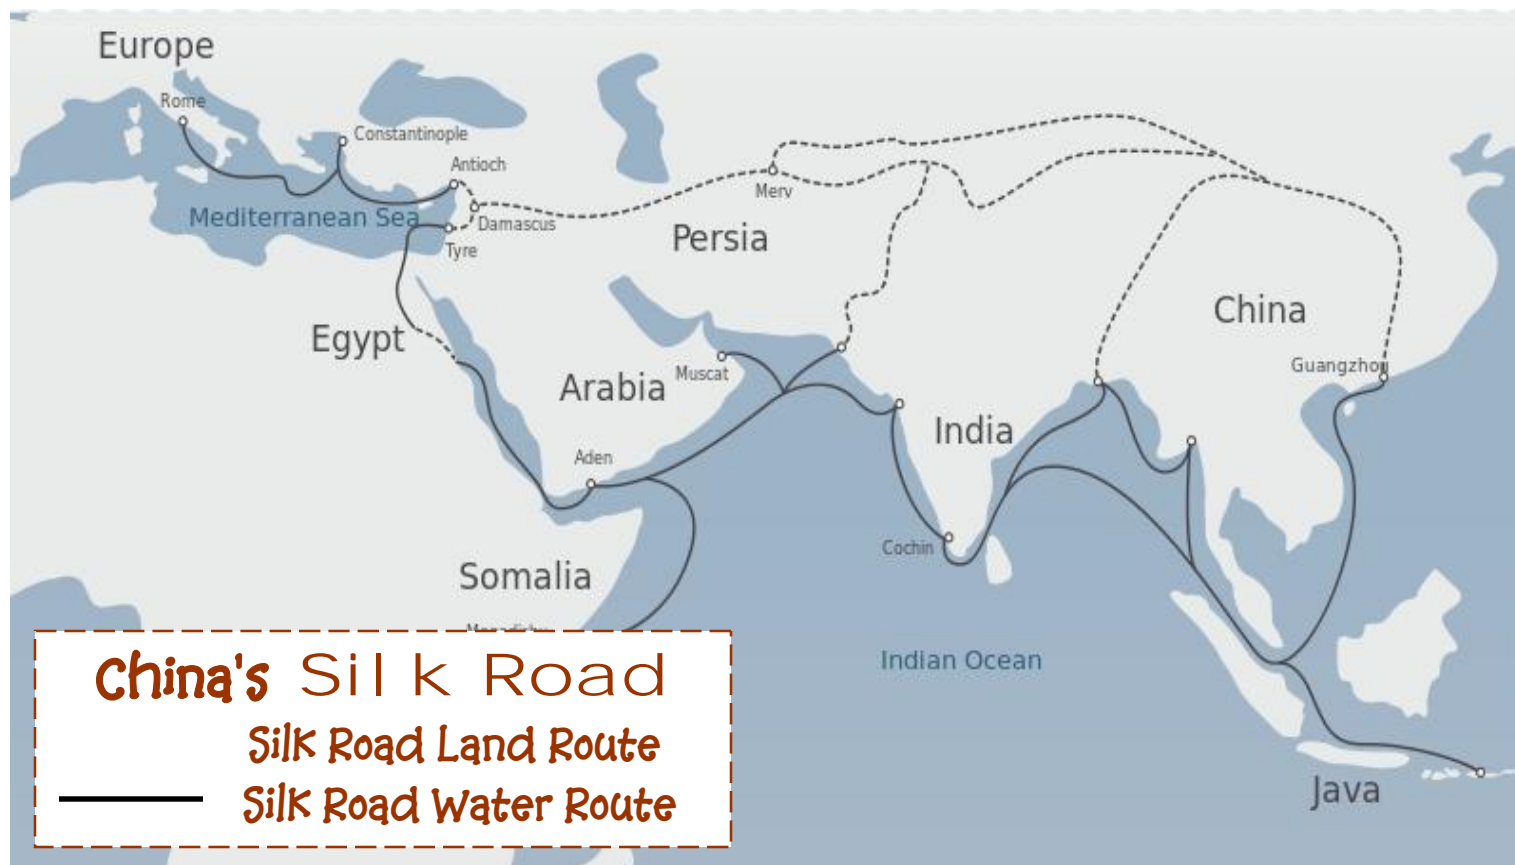

Ancient
INDUS RIVER VALLEY
Civilization

Abraham's Journey

The Exodus

This map shows the type of lands the Israelites may have encountered on their journey.

Transjordan ~ inhabitable land between the Jordan River & Arabian Desert.

— — — — — ~ The King's Highway

————— ~ International Coastal Highway

- - - - - ~ The route of the Exodus, the Israelites journey into The Promised Land

Great Wall of China

China's Silk Road

Silk Road Land Route
Silk Road Water Route

Conquering
THE
Promised
Land

**The 12
Tribes of
Israel**

After the Israelites conquered the lands, it was divided into 12 Tribes to settle in. After the death of Joshua, the lands were ruled for over 300 years by Judges. Several of those Judges united the lands and expanded the territory. The next period for the Israelites will be the time of The Kings.

**Transjordan
Cultures
and
Neighbors
to the
Israelites**

**King Saul's
Kingdom**

**The
Philistines
Territory**

King David's
Kingdom

The Phoenician
Trading Routes

**The Aegean
Civilization**

**Early Greek
Civilization**