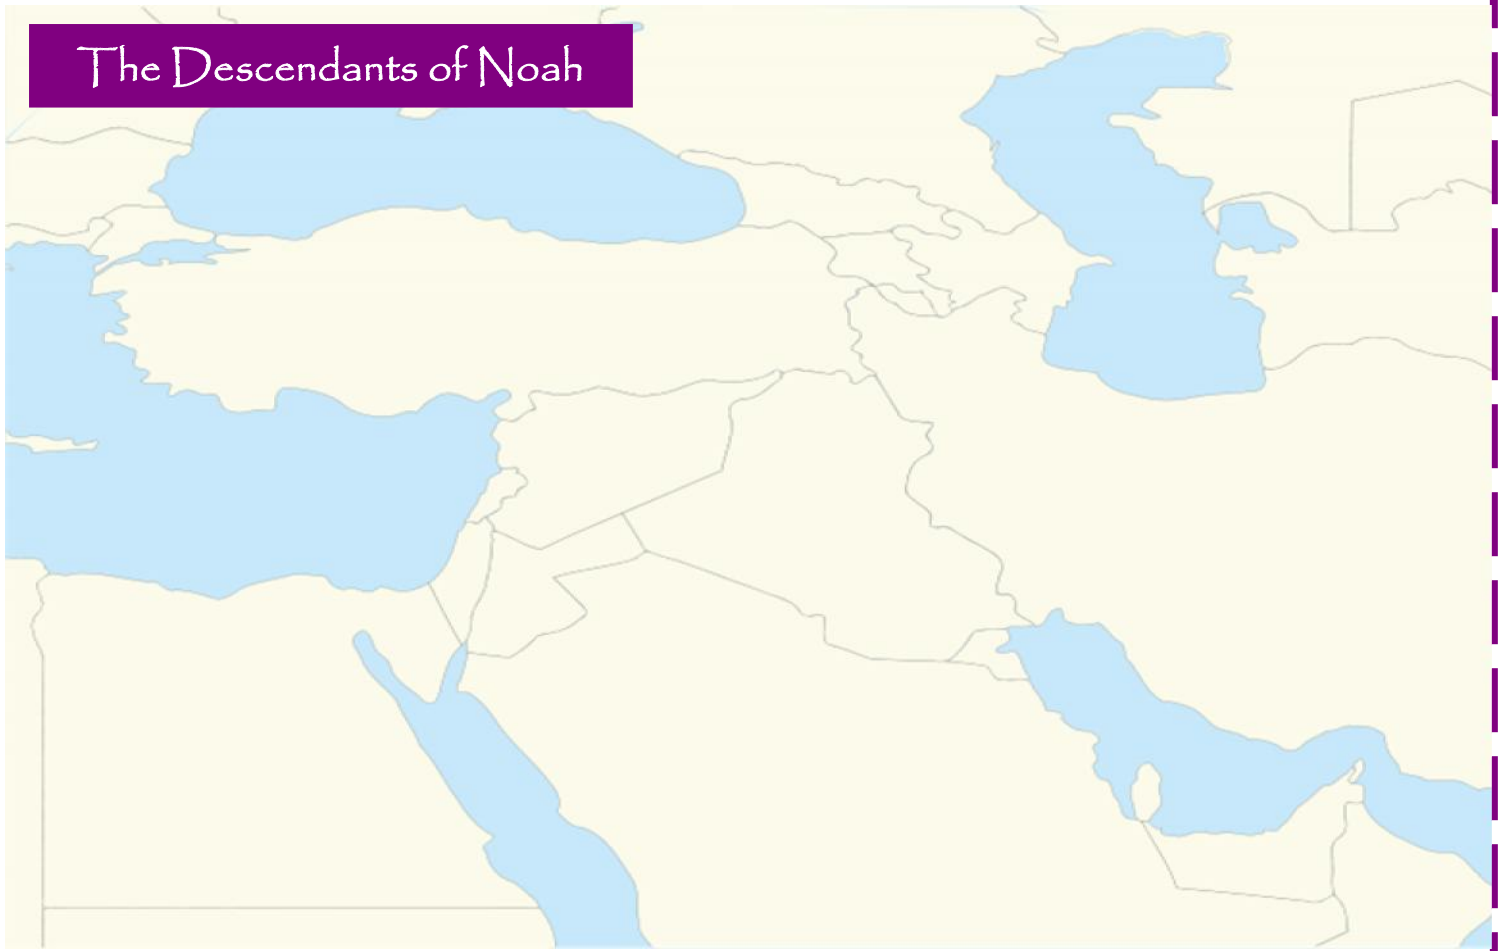

The Descendants of Noah

The Fertile Crescent

Mesopotamia

Ancient EGYPT

Lines of Latitude run

Important World Lines

Lines of Longitude run

**Physical Features
of
Africa**

Ancient
INDUS RIVER VALLEY
Civilization

Abraham's Journey

The Exodus

This map shows the type of lands the Israelites may have encountered on their journey.

Transjordan ~ inhabitable land between the Jordan River & Arabian Desert.

— — — — — ~ The King's Highway

————— ~ International Coastal Highway

- - - - - ~ The route of the Exodus, the Israelites journey into The Promised Land

Great Wall of China

China's Silk Road

Silk Road Land Route
Silk Road Water Route

**Transjordan
Cultures
and
Neighbors
to the
Israelites**

**King Saul's
Kingdom**

**The
Philistines
Territory**

King David's
Kingdom

The Phoenician
Trading Routes

**The Aegean
Civilization**

**Early Greek
Civilization**